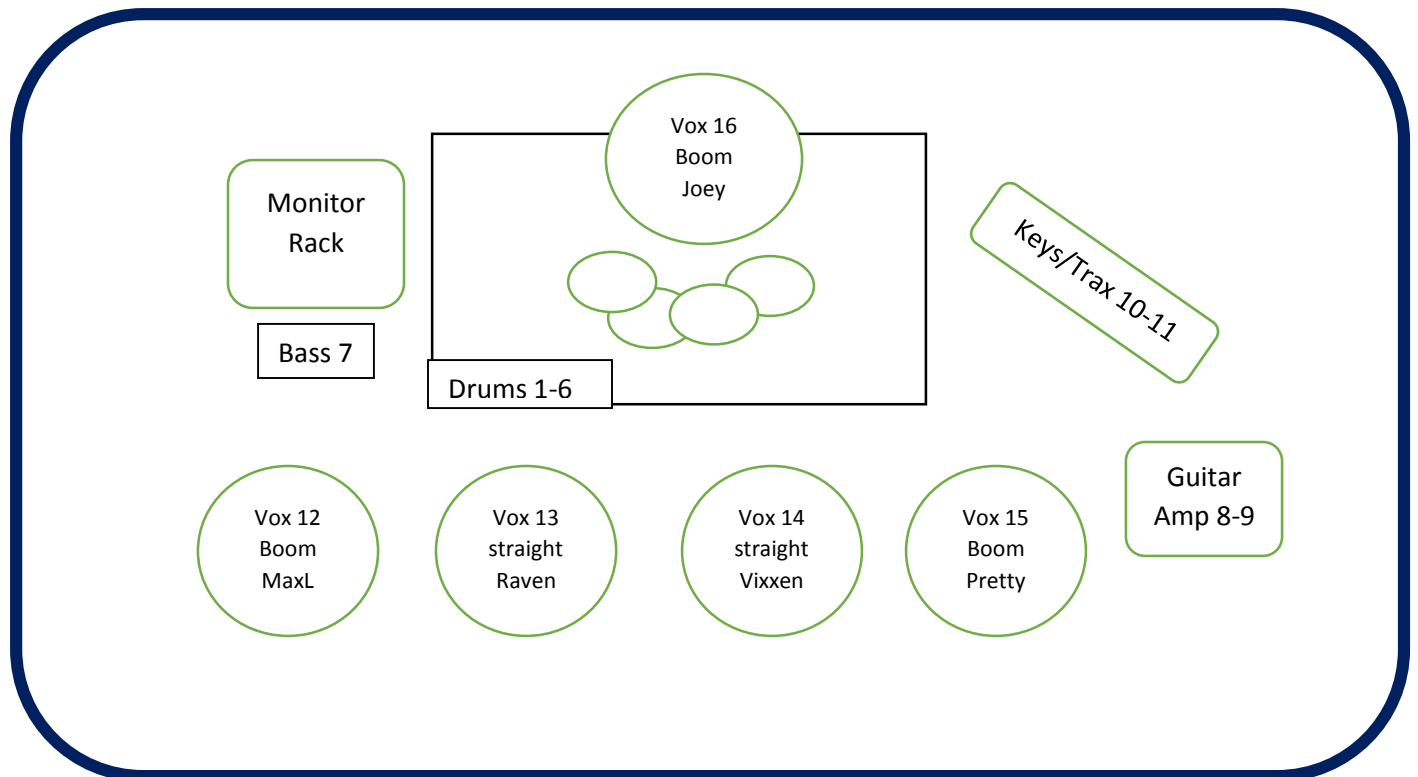

Ladies of the 80's

www.Lot80s.com

Raven Wolfe, Band Leader 763-221-8687

ravenwolfe@aol.com

Stage Plot/Input List

- 1 – Kick
- 2 – Snare
- 3 – Hi-Hat
- 4 – Rack 1
- 5 – Rack 2
- 6 – Floor
- 7 - Bass - direct out
- 8 - Guitar L – direct out
- 9 - Guitar R – direct out
- 10 - Keys
- 11 - Backing Tracks
- 12 - Vocal Stage R MaxL Bass player
- 13 - Vocal Stage RC Raven (Sennheiser wireless)
- 14 - Vocal Stage LC Vixxen (Sennheiser wireless)
- 15 - Vocal Stage L Geoff Guitar player
- 16 - Vocal Backline Joey Drummer

} STEREO

All vocal mics, stage cables and stage snakes are provided by the band.

The band provides their own self-contained in ear monitor system and will provide a 16 channel tail to the house tech.

PLEASE make sure TRACKS, KEYS AND DRUM VOCALS are NEVER MUTED and always present in the house mix.